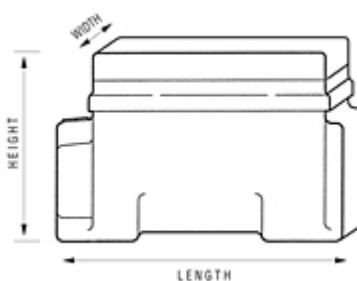

Item # A109GMA100NA1

GPI Commercial Grade Meters are identified by an A1 prefix. Commercial Grade Meters are packaged as a self-contained unit. Select this meter when you need an accurate, basic meter. GPI Commercial Grade Meters come in Aluminum and Nylon.

Choose one of three sizes of Aluminum meters for petroleum products. Use the Nylon meters for water or non-aggressive chemicals.

[larger image](#)

[larger image](#)

[Specifications](#) · [Wetted Materials](#) · [Features and Benefits](#)

Specifications

Flow Range	3 to 50 gpm 11 to 190 lpm
Typical K-Factor	730
Turbine Material	Aluminum
Accuracy	±1.5 %
Size	1 Inch
Fitting Type	NPT (Female)
Electronic Choice	2 Totals (1 Resettable, 1 Cumulative), Factory Calibration in Gallons and Liters, 2 User Calibrations and Flowrate
Calibration	Gallons / Minute
Packaging	Standard Low Flow - 1 inch
Design Type	Turbine
Pressure Rating	300 psi 21 bar
Operating Temperature Range	+14 to 140 °F -10 to 60 °C